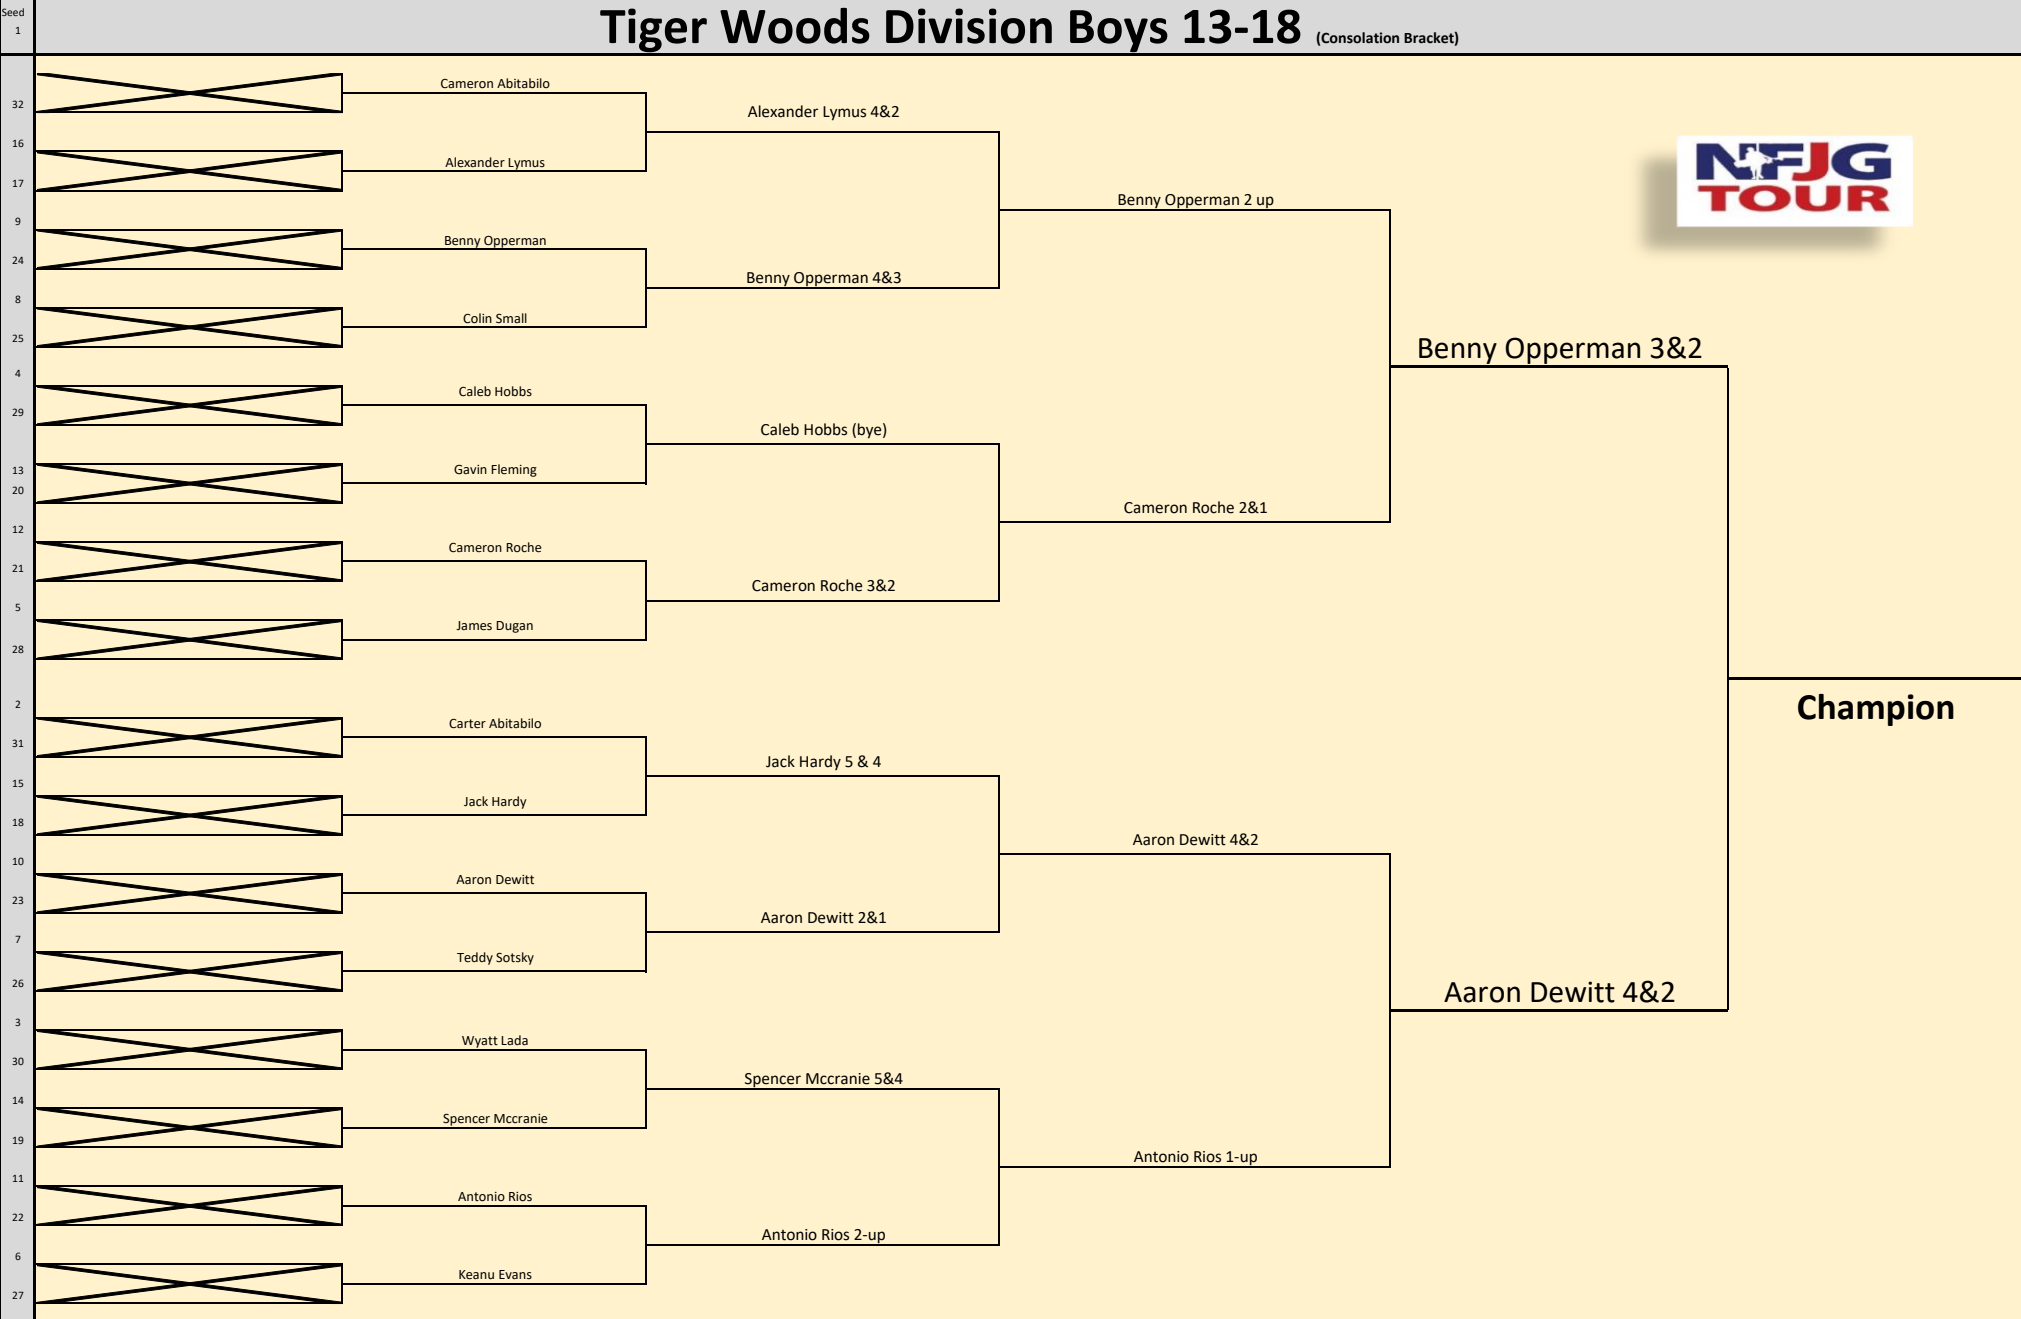

Tiger Woods Division Boys 13-18 (Consolation Bracket)

Sunday - Match 1 Tee Times #1 9-Hole Match	Sunday - Match 2 Tee Times #10 9-Hole Match	Sunday - Match 3 Tee Times #1 9-Hole Match	Monday Tee Times #1 18-Hole Match Hyde Park	TPC Sawgrass Dye's Valley Course Date to be determined