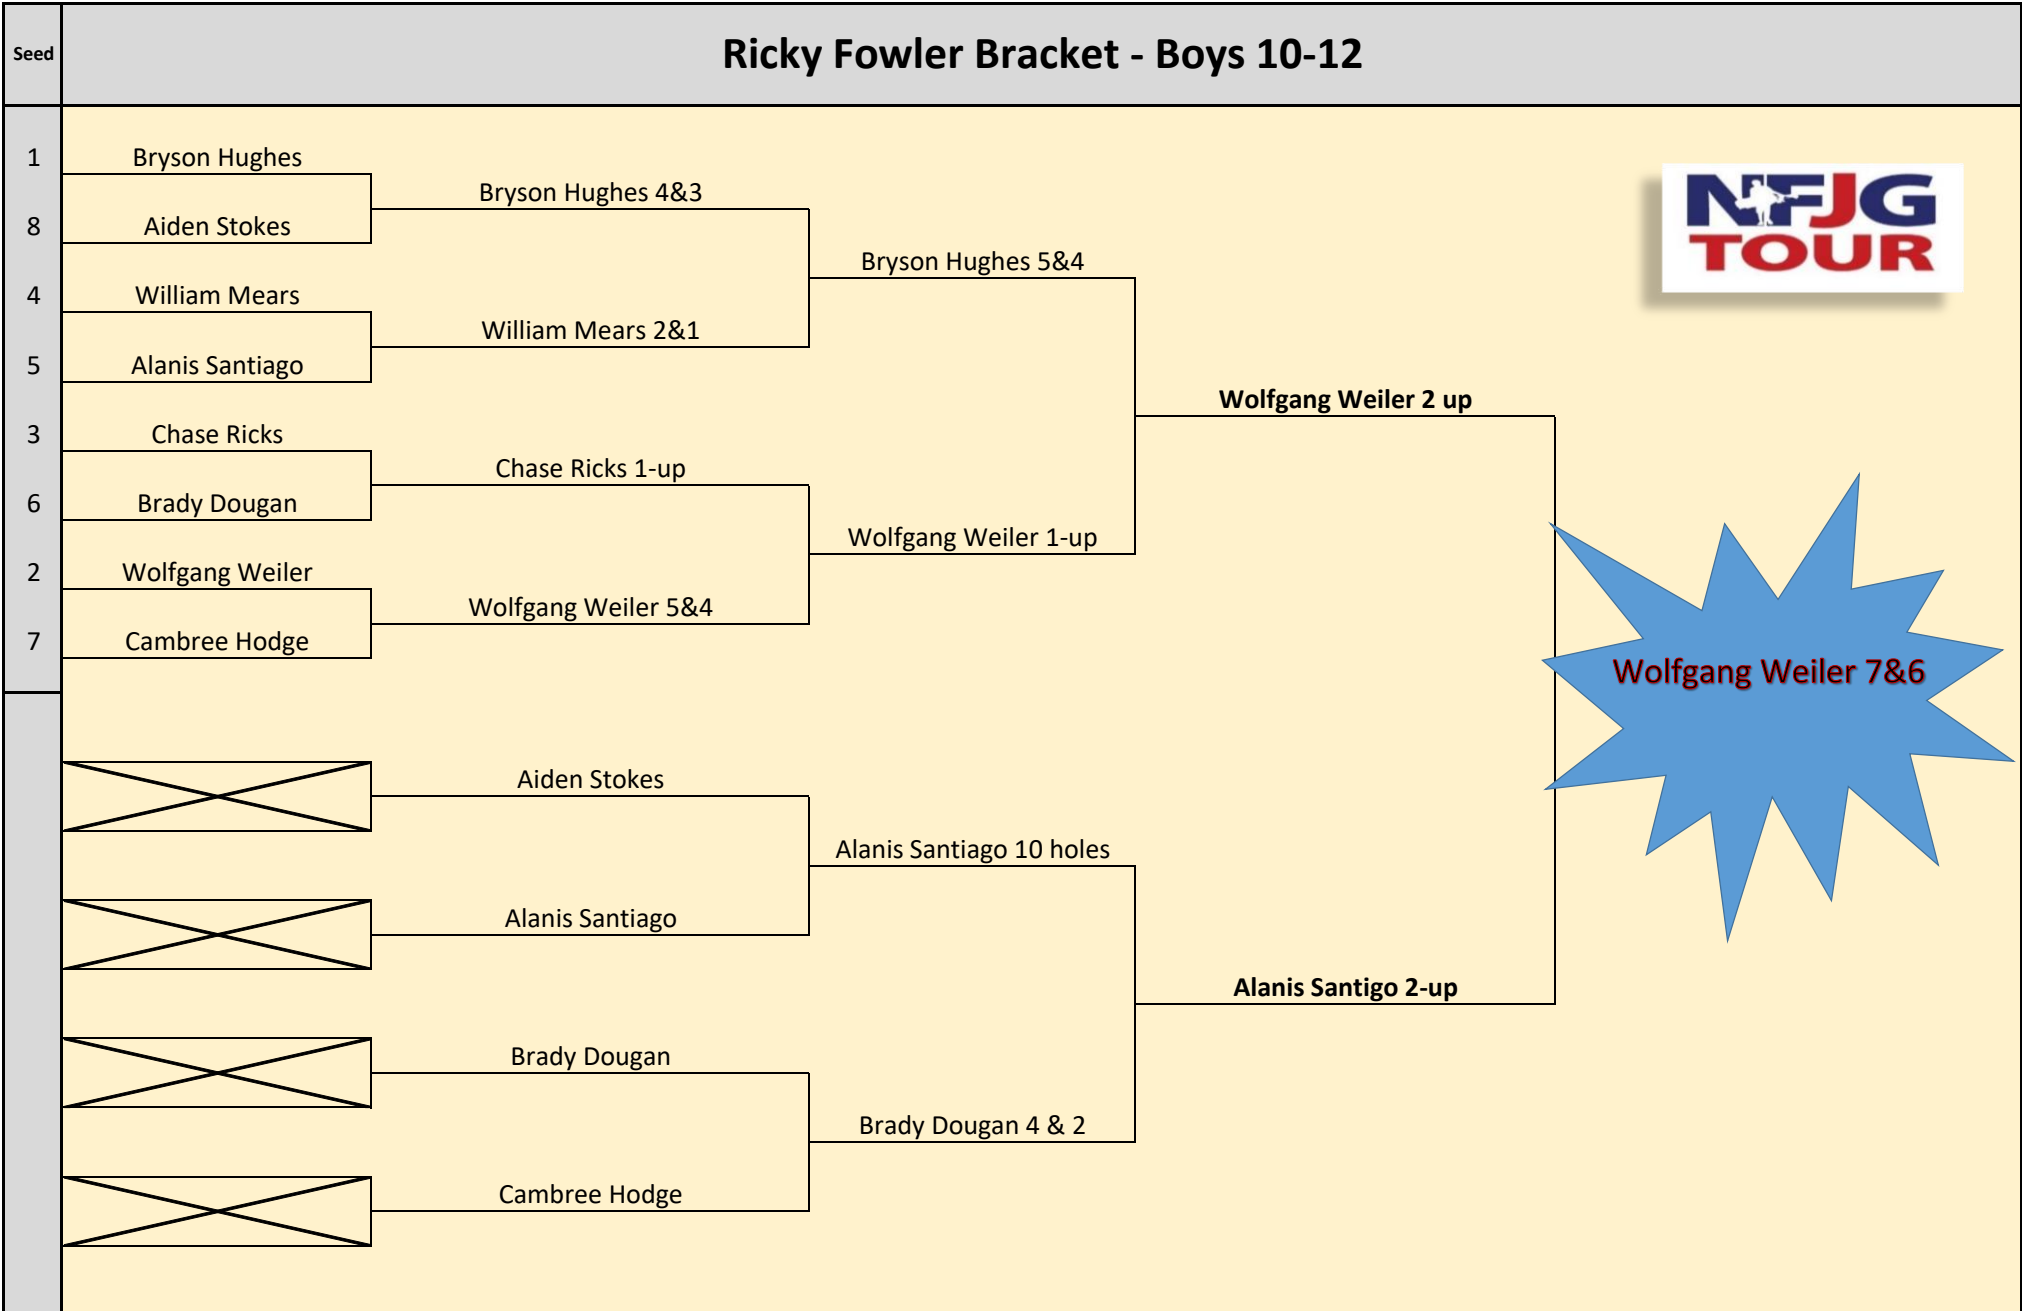

Ricky Fowler Bracket - Boys 10-12

Sunday - Match 1 Tee Times - Hole #1 Magnolia Point GC	Sunday - Match 2 Tee Times - Hole #10 Magnolia Point GC	Sunday - Match 3 Tee Time - Hole #1 Magnolia Point GC	Monday - Match 4 Tee Times - Hole #1 Hyde Park Golf Club