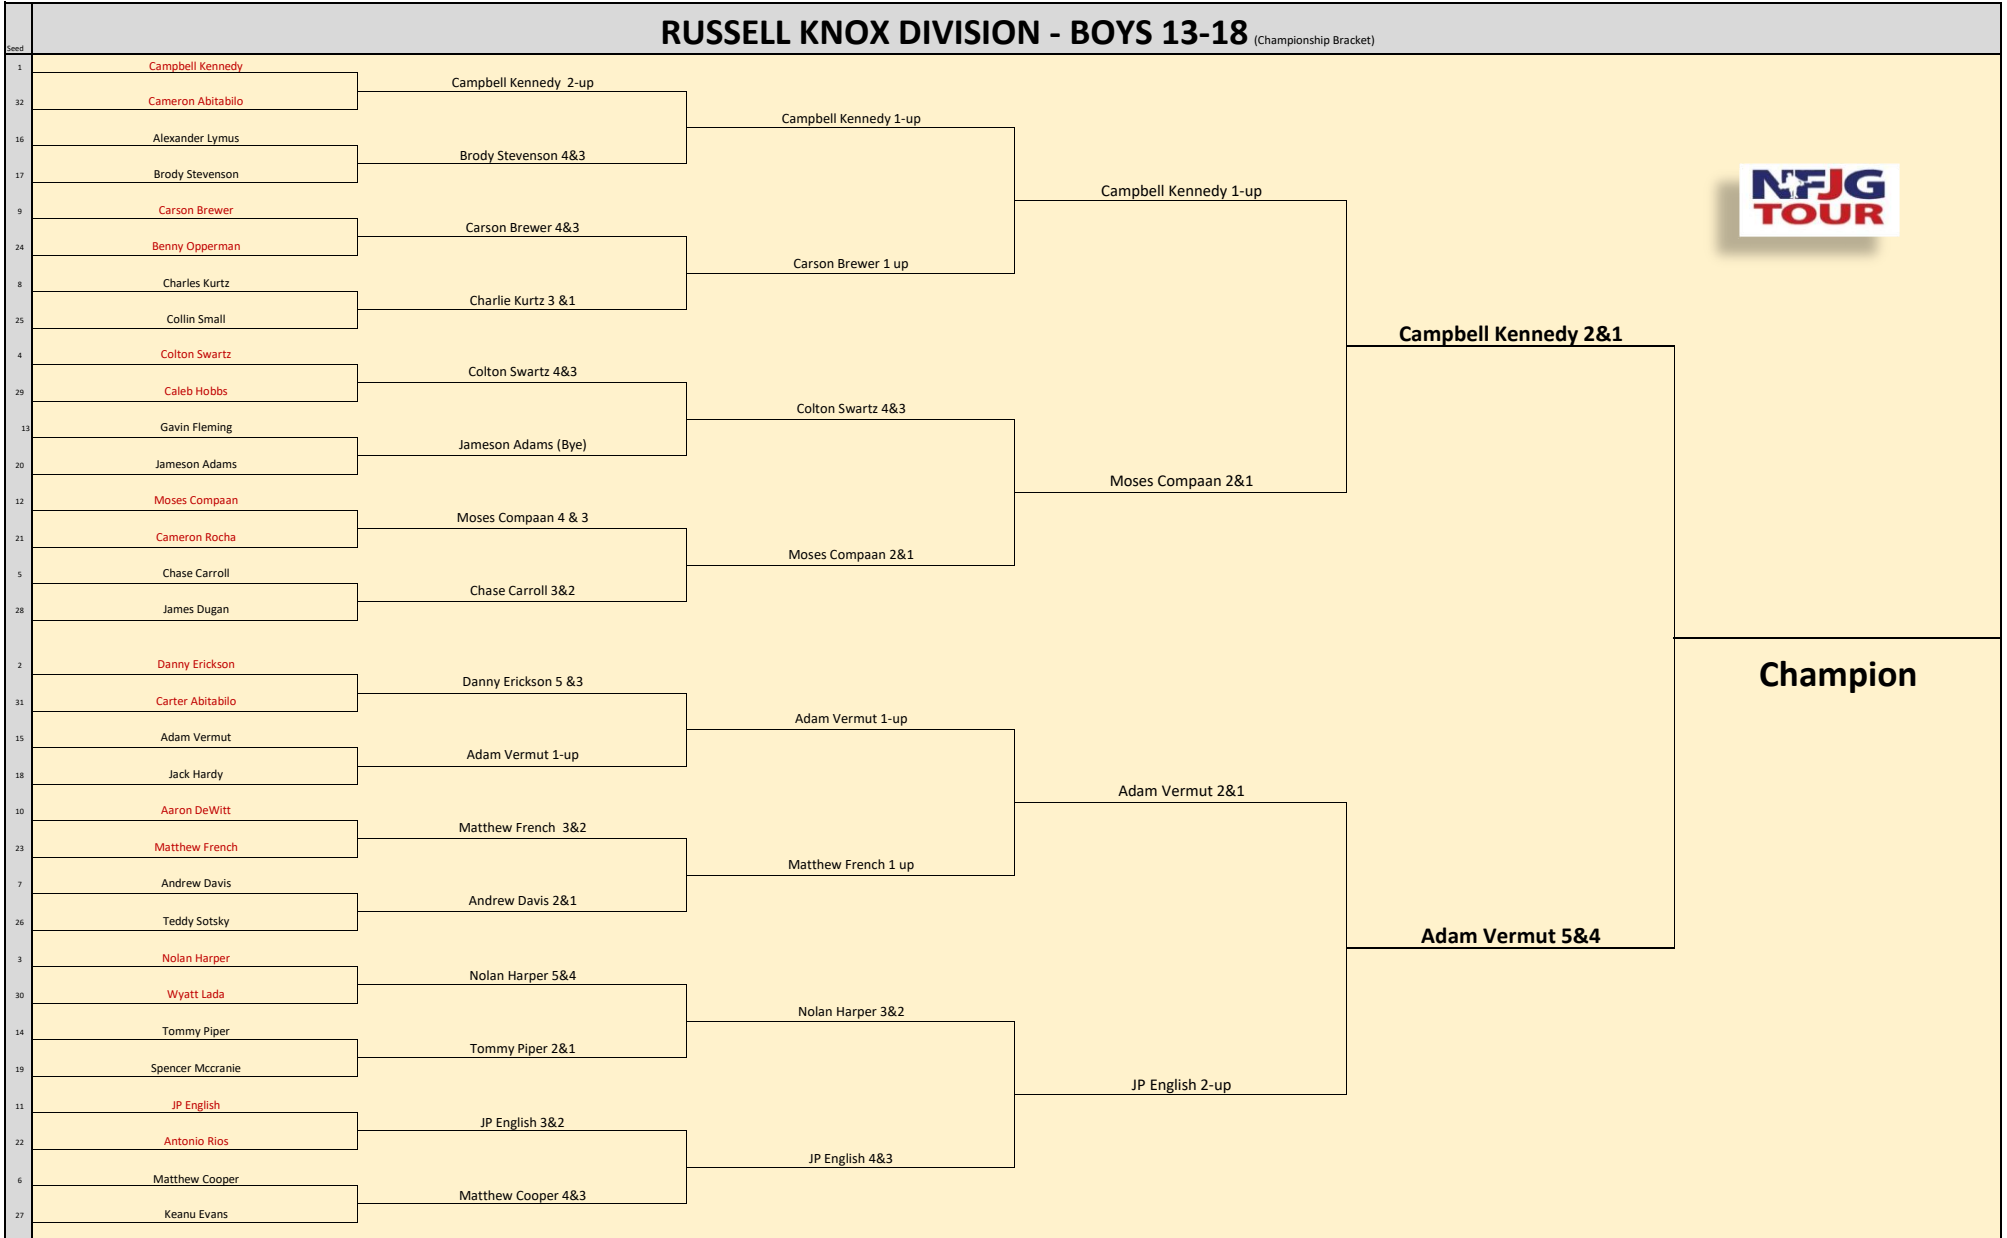

RUSSELL KNOX DIVISION - BOYS 13-18 (Championship Bracket)

Campbell Kennedy 2&1

Champion

Sunday - Match 1 Tee Times #1 9-Hole Match Magnolia Point G&CC	Sunday - Match 2 Tee Times #10 9-Hole Match Magnolia Point G&CC	Sunday - Match 3 Tee Times #1 9-Hole Match Magnolia Point G&CC	Monday Tee Times #1 18-Hole Match Hyde Park Golf Club	Date to be determined 18-Hole Match TPC Sawgrass
-------------------------------------------------------------------------	--------------------------------------------------------------------------	-------------------------------------------------------------------------	----------------------------------------------------------------	--------------------------------------------------------

Lexi Thompson Bracket (Girls 13-18)

SEED

1

Reni Jancsik

8

Shanya Arasu

Shanya Arasu 10 holes

4