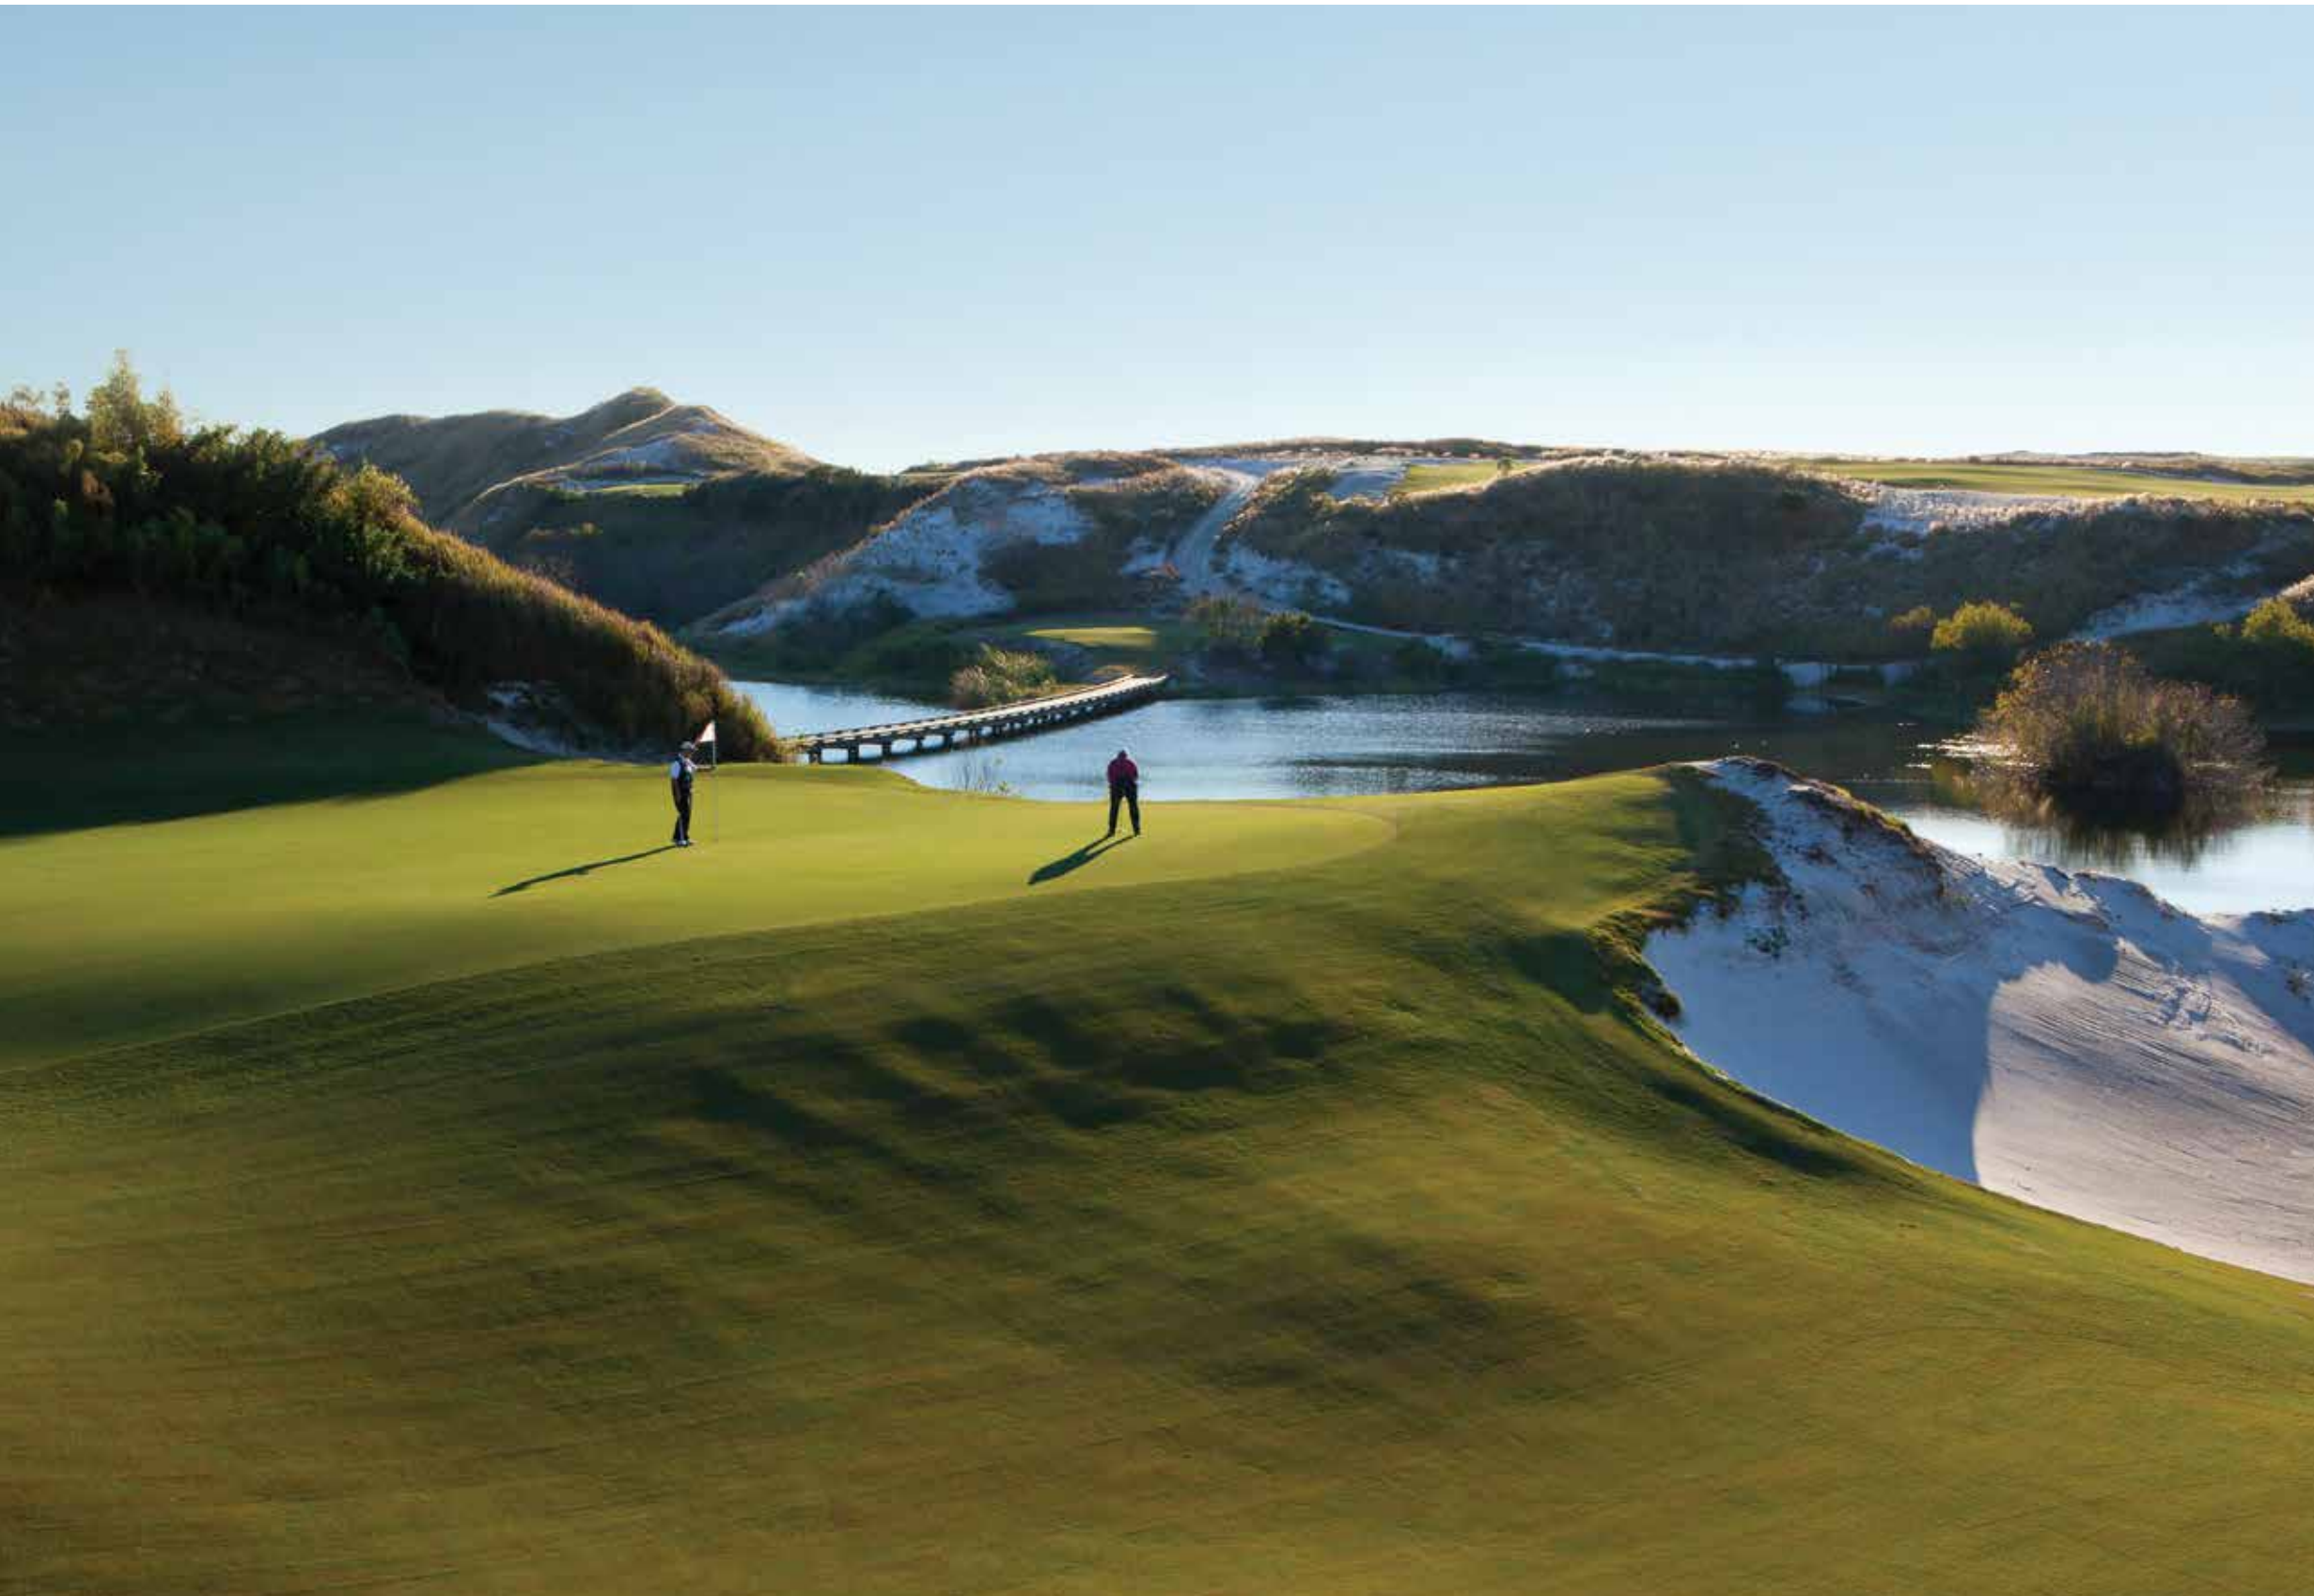

TWO MAJESTIC FLORIDA COURSES,
PRISTINE AND UNDISTURBED.

STREAMSONG RED | 6

The first thing you see is what you don't see. No houses. No condos. No traffic. Not a distraction or an intrusion in sight. From the expansive vistas of Tom Doak's sweeping Streamsong® Blue to the demands and challenges of Bill Coore and Ben Crenshaw's Streamsong® Red, it's just you, your friends and the game you love.

**THIS IS GOLF COMPLETELY
IN TOUCH WITH ITS INTENT.**

As unusual and visually arresting as the terrain may be, at Streamsong, it's the golf that takes your breath away. Demanding tee shots. Exacting approaches to large, elevated greens protected by gaping bunkers. Contours that will take your short game to the next level. Steep-banked lakes too beautiful to be called hazards, and towering dunes amidst native vegetation and windswept fields of prairie grasses. 37 magnificent holes have been sculpted out of this tranquil setting. To challenge your game. Delight your senses. And make you forget about any shot you've ever played, any course you've ever walked.

"BEST RESORT COURSES 2014"

Both Streamsong® Red #12 and Streamsong® Blue #14

———— GOLF WEEK MAGAZINE ————

Simply put, Streamsong is like nothing you've ever seen or played. These two courses offer 37 holes of striking landforms and elevation changes, expansive lakes and deep-water ponds, rolling terrain and towering sand dunes.

LODGE

“MERIT AWARD OF EXCELLENCE
FOR NEW WORK”

AMERICAN INSTITUTE OF ARCHITECTS FLORIDA 2014

Designed in harmony with its natural surroundings, the Lodge at Streamsong is the perfect complement to the extraordinary courses that envelop it. The Lodge features 216 guestrooms and suites, four casual and fine dining restaurants, multiple bars, a grotto-style full-service spa, fitness center and outdoor lakeside pool, as well as a quiet loft/lounge area and even retail stores and outfitters.