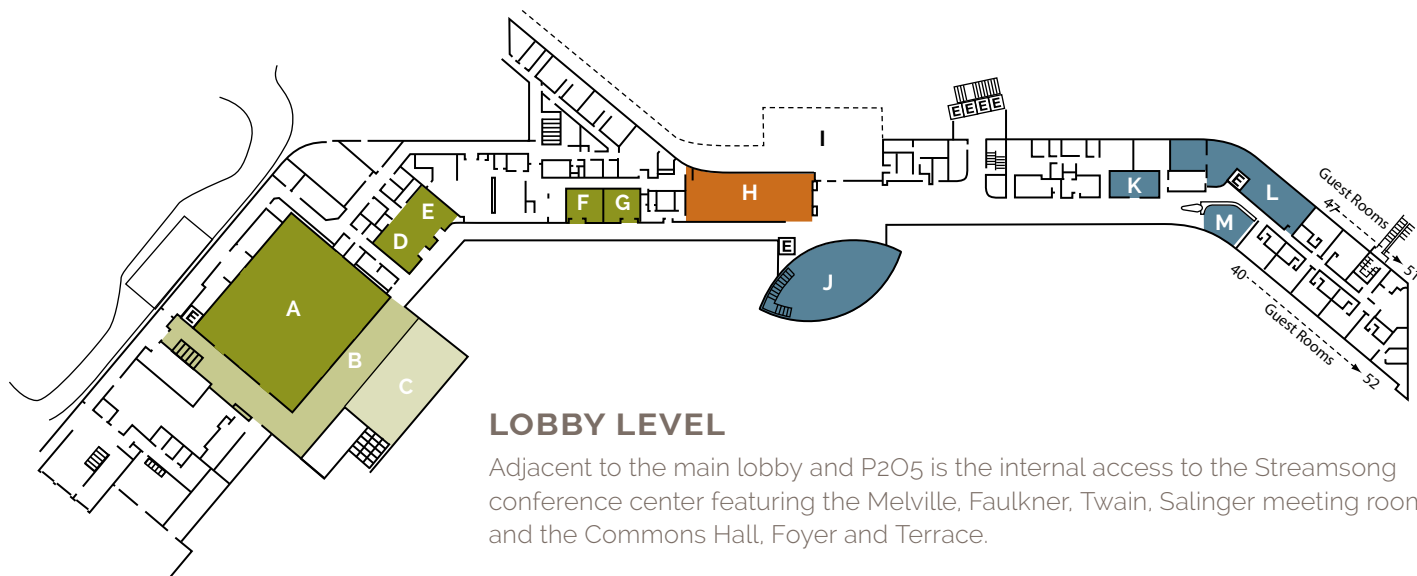

The Clubhouse at Streamsong also features the elegant steak and seafood-themed Restaurant Fifty-Nine™. Named after golf's holy grail—a score that breaks 60 —Restaurant Fifty-Nine offers delicious options for breakfast, lunch and dinner, along with one of the top selections of wine in Central Florida.

PEGASUS

COMMONS HALL

BORDEAUX

MEETINGS

“2014 GOLD TEE AWARD WINNER”

MEETINGS & CONVENTIONS MAGAZINE

Whatever the event, no matter how grand or intimate, Streamsong is the ideal location. Its 24,600 square feet of meeting and conference space can be customized to your specific requirements. Our event coordinators will guide you through every step of the process. Our professional staff is on hand 24 hours a day, and our culinary team offers an array of dining options and catering menus. Every detail will be met to perfection.

LOBBY LEVEL

Adjacent to the main lobby and P2O5 is the internal access to the Streamsong conference center featuring the Melville, Faulkner, Twain, Salinger meeting rooms and the Commons Hall, Foyer and Terrace.