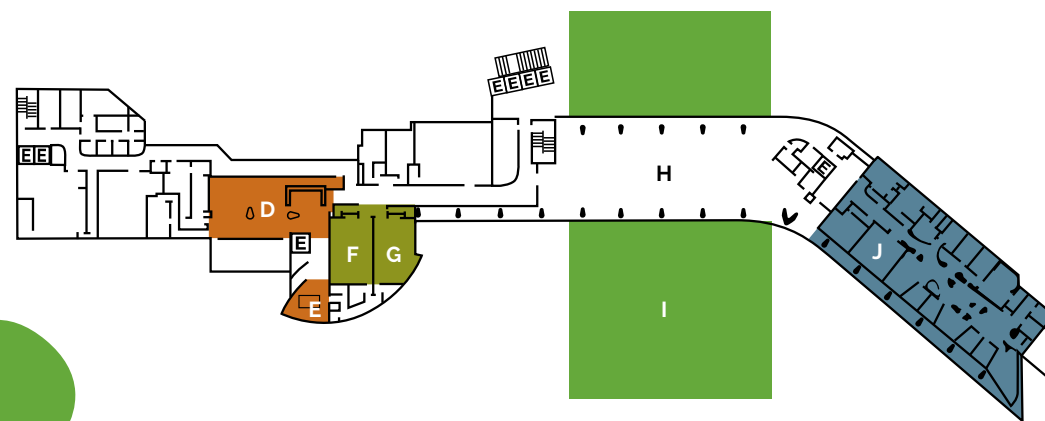

LOWER LOBBY LEVEL

The Bordeaux and Toscana executive meeting rooms can be found on the ground floor adjacent to our SottoTerra Restaurant. Also located on the ground floor are the Breezeway, Breezeway Lawn and Aqua Pietra Spa.

- A Commons Lawn
- B Hemy's
- C Pool
- D SottoTerra
- E Chef's Table
- F Bordeaux
- G Toscana
- H Breezeway
- I Breezeway Terrace and Lawn
- J AquaPietra Spa

FACILITIES

With approximately 24,600 total square feet of flexible conference and meeting space—along with 40,000 square feet of outdoor event space between the Lodge and Clubhouse—Streamsong will surpass any expectations you have for your next event.

LODGE	SF	SM	L	W	H	RD 8	RECEP	CR	THE	RD8+	US	HS	BR	CONF
Pegasus	2,012	187	31.25	64.50	15.00	112	126	92	168	80	40	48	28	32
Pegasus Terrace	1,270													
Commons Hall	7,579	707	80.00	97.00	19.00	360	476	346	634	240	N/A	N/A	N/A	N/A
Commons Hall A	3,807	353	80.00	48.00	19.00	192	238	172	316	128	76	90	N/A	N/A
Commons Hall B	1,929	178	40.00	48.00	19.00	104	120	86	160	128	38	46	27	30
Commons Hall C	1,929	178	40.00	48.00	19.00	104	120	86	160	128	38	46	27	30
Commons Hall Foyer	4,440		186.00	42.00	45.00									
Commons Hall Terrace	3,550													
Faulkner + Melville	884	82	18.00	47.00	9.00	48	55	40	72	N/A	18	20	12	14
Faulkner	442	41	18.00	47.00	9.00	24	27	20	36	N/A	N/A	N/A	N/A	N/A
Melville	442	41	18.00	47.00	9.00	24	27	20	36	N/A	N/A	N/A	N/A	N/A
Salinger + Twain	1,350	125	27.00	48.00	10.00	72	84	60	112	40	27	32	19	22
Salinger	675	62	27.00	24.00	10.00	36	42	30	56	N/A	13	16	N/A	N/A
Twain	675	69	27.00	24.00	10.00	36	42	30	56	N/A	13	16	N/A	N/A
Toscana	753	78	36.00	20.00	10.00	36	42	34	62	N/A	15	18	10	12
Bordeaux	844		36.00	23.00	10.00	N/A	N/A	N/A	N/A	N/A	N/A	N/A	N/A	20
Covered Breezeway	6,600		110.00	60.00	12.00	32	47	34	62	N/A	15	18	10	12
Breezeway Lawn	40,000													

CLUBHOUSE	L	W	H
Canyon Lake Room	3,809	354	82.00 42.00 18.00
The Cork Room	705	69	24.00 26.00 18.00