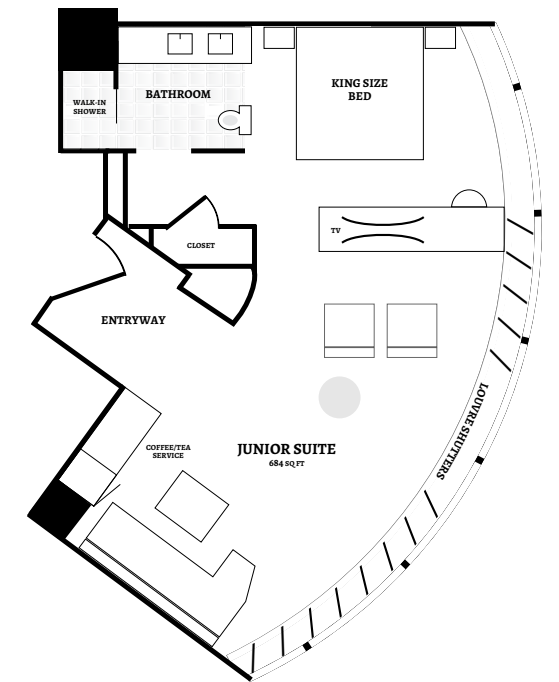

The guestrooms and suites at Streamsong feature floor-to-ceiling glass with custom louvres to control light, and the majority of rooms have spectacular water views that extend to the natural Florida horizon. Here, accommodations are as soothing as they are inspiring.