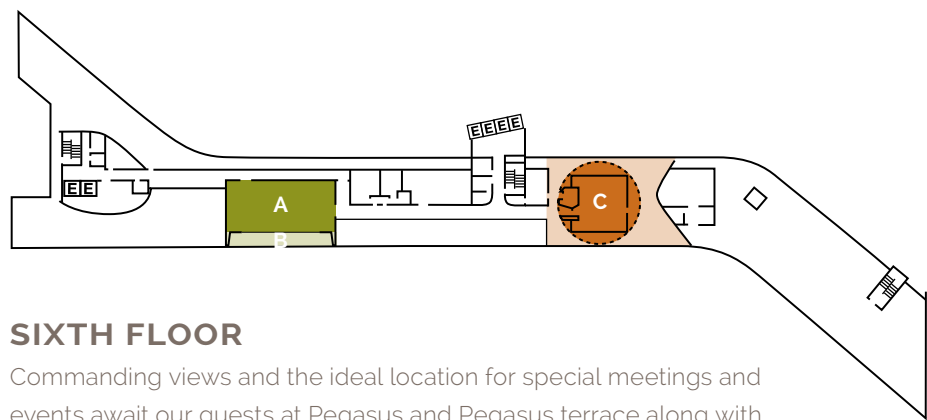

PEGASUS

COMMONS HALL

BORDEAUX

MEETINGS

“2014 GOLD TEE AWARD WINNER”

MEETINGS & CONVENTIONS MAGAZINE

Whatever the event, no matter how grand or intimate, Streamsong is the ideal location. Its 24,600 square feet of meeting and conference space can be customized to your specific requirements. Our event coordinators will guide you through every step of the process. Our professional staff is on hand 24 hours a day, and our culinary team offers an array of dining options and catering menus. Every detail will be met to perfection.

SIXTH FLOOR

Commanding views and the ideal location for special meetings and events await our guests at Pegasus and Pegasus terrace along with Fragmentary Blue.

- A Pegasus
- B Pegasus Terrace
- C Fragmentary Blue

LOBBY LEVEL

Adjacent to the main lobby and P2O5 is the internal access to the Streamsong conference center featuring the Melville, Faulkner, Twain, Salinger meeting rooms and the Commons Hall, Foyer and Terrace.