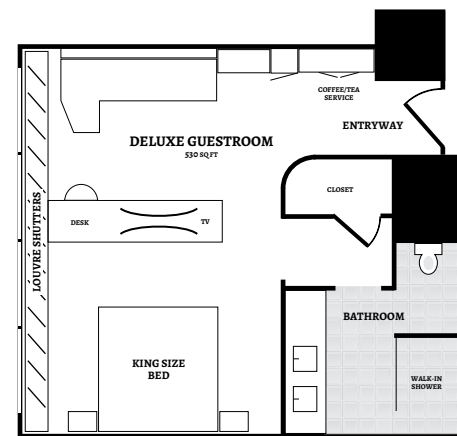

The guestrooms and suites at Streamsong feature floor-to-ceiling glass with custom louvres to control light, and the majority of rooms have spectacular water views that extend to the natural Florida horizon. Here, accommodations are as soothing as they are inspiring.