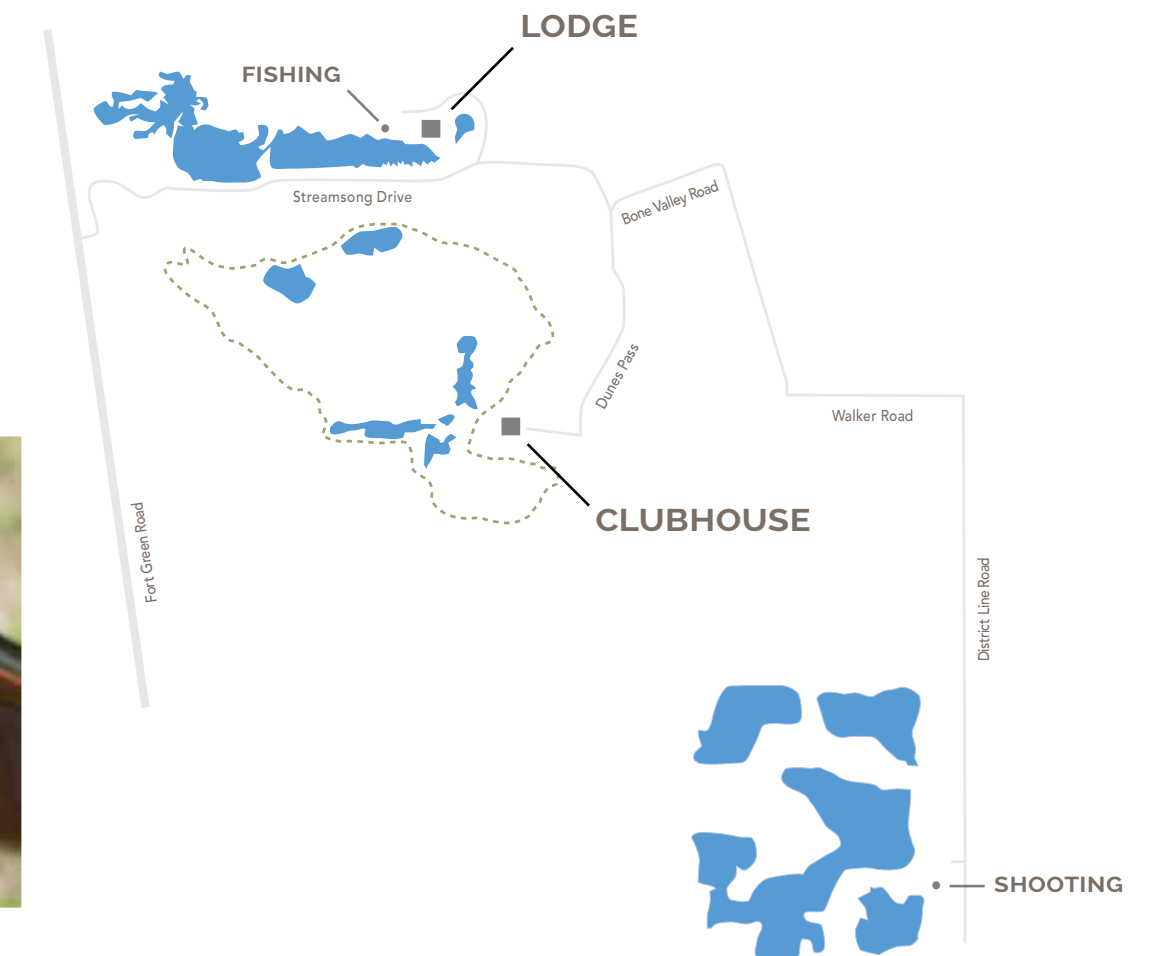

Combination:
Height: Varies 9' to 10'
Length: 48'
Width: 27'
Square Footage: 1,350

LODGE BORDEAUX TOSCANA

Bordeaux:
Height: Varies 9' to 10'
Length: 36'
Width: 23'
Square Footage: 844

Toscana:
Height: Varies 9' to 10'
Length: 36'
Width: 20'
Square Footage: 753

CLUBHOUSE Canyon Lake Room and The Cork Room

Canyon Lake Room:
Height: 18'
Length: 82'
Width: 42'
Square Footage: 3,809

The Cork Room:
Height: 18'
Length: 24'
Width: 26'
Square Footage: 705

RECREATION

GUIDED BASS FISHING — A veritable fisherman's paradise, especially if you're angling for freshwater bass, is just a short walking distance from the Lodge. The streams and pristine lakes offer unparalleled fishing and outstanding views, with a lake-front fishing dock where you'll meet our skilled bass guides and embark on a once-in-a-lifetime experience.

SPORTING CLAYS—Just a 15-minute drive from the Lodge, yet still on the Streamsong grounds, sporting clays provide the excitement of the hunt without the risk to both man and beast. Streamsong's unique setting offers you the opportunity to shoot over a variety of ravine landscapes from multiple stations, all the while being surrounded by local flora and fauna.

ACQUAPIETRA SPA

From your first step into our European-style grotto sanctuary to that final perfect touch, AcquaPietra, the spa at Streamsong, will transport you to a world of inner calm, serenity and beauty. With nine indoor treatment rooms and six unique pool experiences, it's a spacious, elegant place to get away and recharge your batteries — inspired by Streamsong's lush natural surroundings.