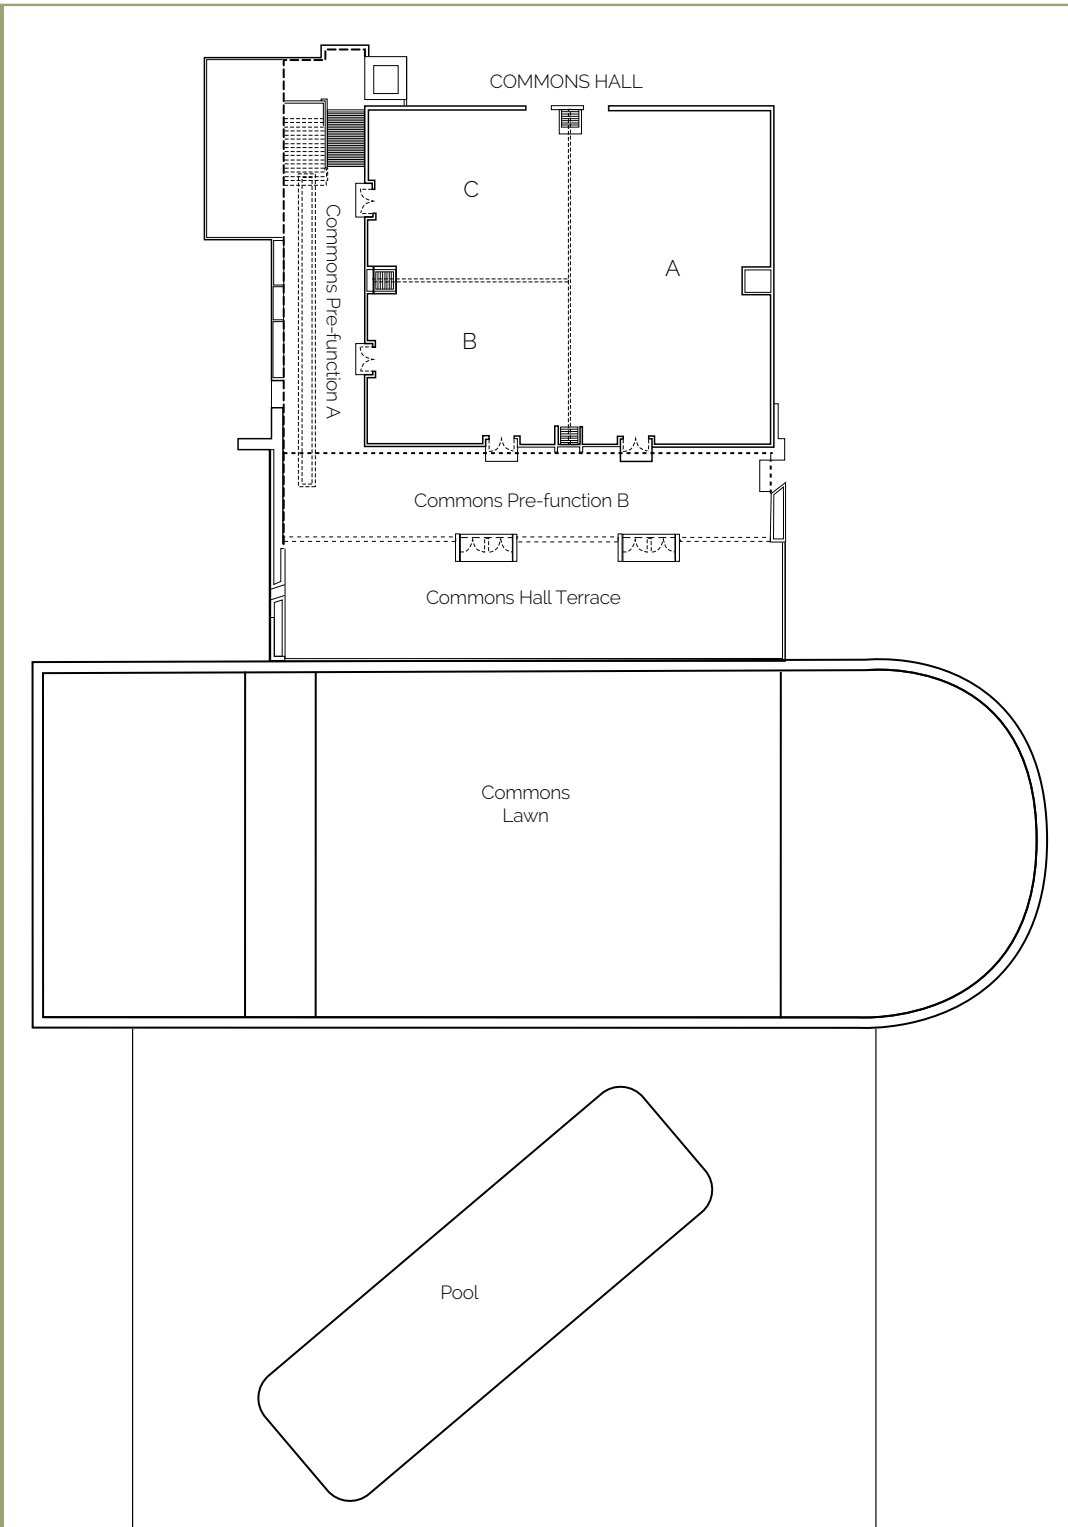

**LODGE
COMMONS
HALL TERRACE**

Square Footage: 3,550