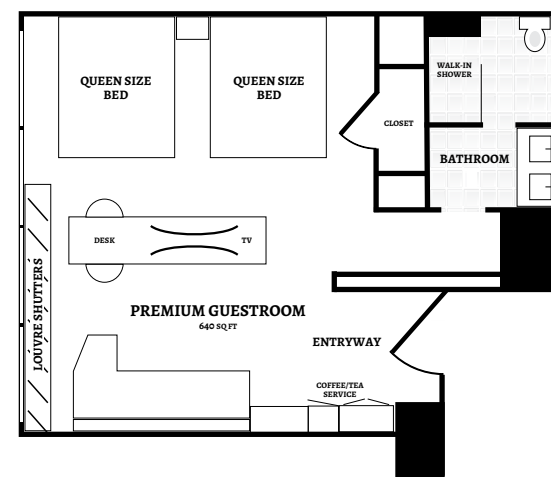

The guestrooms and suites at Streamsong feature floor-to-ceiling glass with custom louvres to control light, and the majority of rooms have spectacular water views that extend to the natural Florida horizon. Here, accommodations are as soothing as they are inspiring.